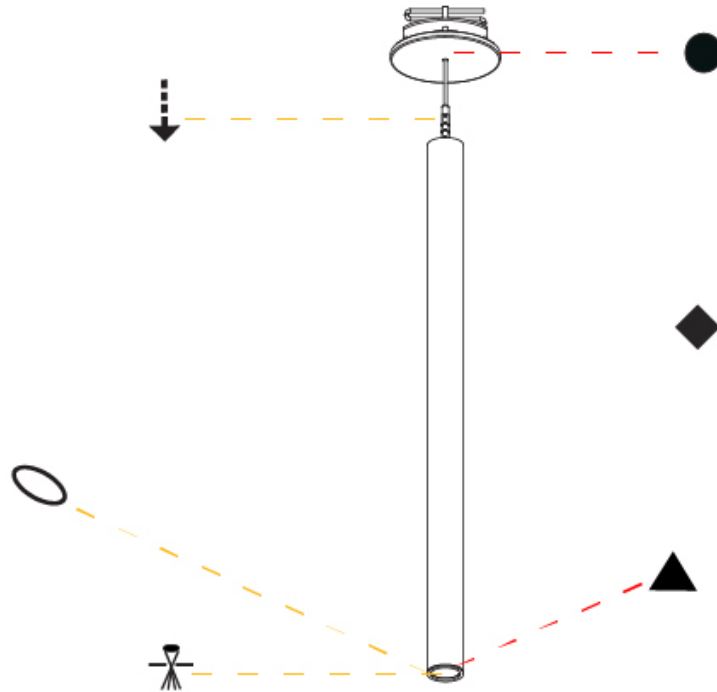

HANGOVER PLUG SHINE MONOPOINT RECESSED CANOPY SUSPENSION

A30844-

PROJECT _____

TYPE _____

SPECIFIER _____

QUANTITY _____

DATE _____

A

Shape: Cylinder
 Diameter (mm): 28
 Diameter (in): 1 1/8
 Height (mm): 450
 Height (in): 17 11/16
 Max. Overall Height (mm): 2450
 Max. Overall Height (in): 96 7/16
 Light Distribution: Downlight
 Weight (kg): 0.504
 Weight (lbs): 1.11
 Fixture Finish: [SSR / BKV / CWI / CRY / HAB / UFT / ITA / RUA / FTG / MYG / LOD / PUS / FRO / FUP / KIA / POP / BLS / SPG / MEY / GOH / GUM / CHC / COM / ABZ / JAG / OBR / MOS / ROR](#)
 Fixture Material: Aluminum
 Cable Details: [2000mm or 4000mm Black Cable](#)