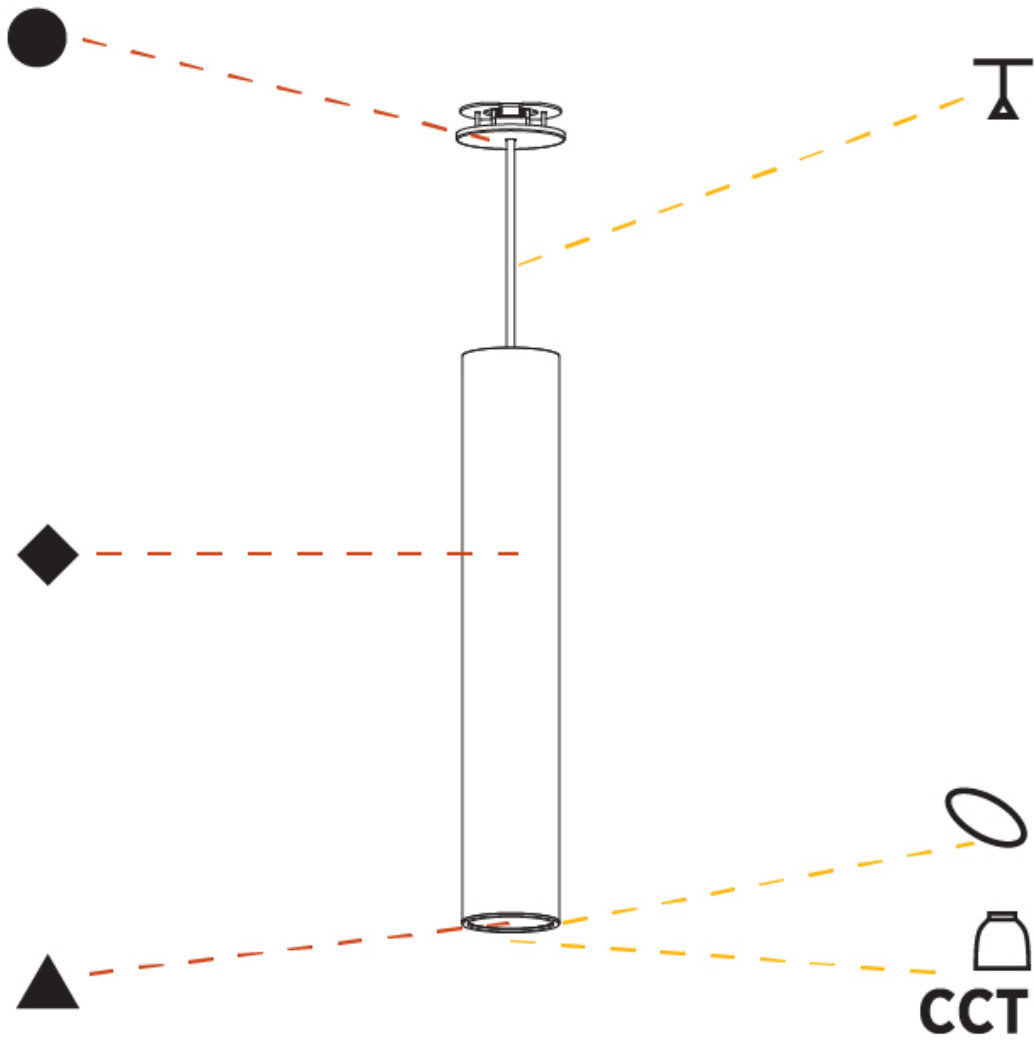

HANGOVER MONOPOINT RECESSED CANOPY SUSPENSION

A300161-

PROJECT
TYPE
SPECIFIER
QUANTITY
DATE

A