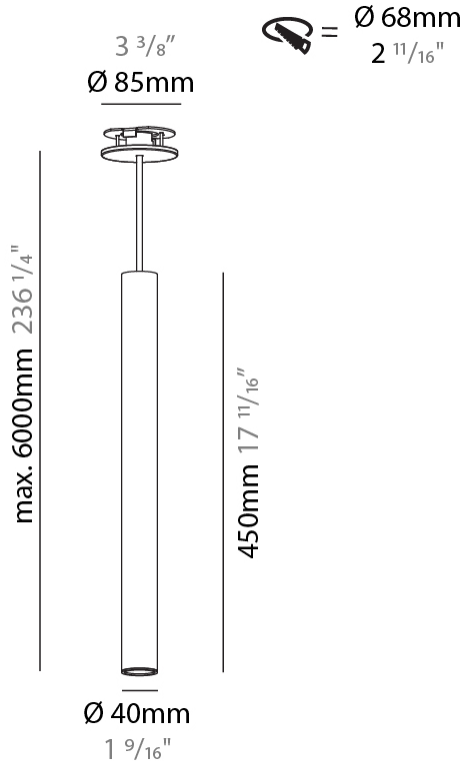

GENERAL

Series: Hangover
Subseries: Hangover Monopoint Recessed Canopy
Brand: Prolicht
Division: Architectural
Mounting Type: Suspension
Mounting Location: Ceiling
Subcategory: Pendant

PHYSICAL

Shape: Cylinder
Diameter (mm): 40
Diameter (in): 1 9/16
Height (mm): 450
Height (in): 17 11/16
Max. Overall Height (mm): 2450
Max. Overall Height (in): 96 7/16
Light Distribution: Downlight
Diffuser: Shine Ring 0-6
Fixture Finish: SSR / BKV / CWI / CRY / HAB / UFT / ITA / RUA / FTG / MYG / LOD / PUS / FRO / FUP / KIA / POP / BLS / SPG / MEY / GOH / GUM / CHC / COM / ABZ / JAG / OBR / MOS / ROR
Fixture Material: Aluminum
Cable Details: 2000mm / 6000mm Cable in White / Black / Orange / Red
Cut-out Measurements: 68mm / 2 11/16"

ELECTRICAL

Lamp Type: LED (Zhaga Standard)
Input Wattage (W): 10.9
Total Output Wattage (W): 9
Dimming: Non-Dimmable
Driver Included: Yes
Driver Location: Integrated
Driver Type: Constant Current
Driver Class: Class 2
Input Voltage (V): 120
Constant Current (MA): 500
Upon Request: Remote: 0-10Vdc dimming / Phase dimming 120Vac

LED

Number of LEDs: 1
Color Temperature (°K): 2700 / 3000 / 4000
Max. Delivered Lumen (lm): 842
CRI: >90 CRI
Lamp Life (hrs): 50000
Upon Request: ***3500K available in minimum quantities (larger quantities upon request)

OPTICAL

Reflector°: 40 / 50

RATINGS AND CERTIFICATIONS

Certified By: Certified for North American Standards
IP rating: IP20